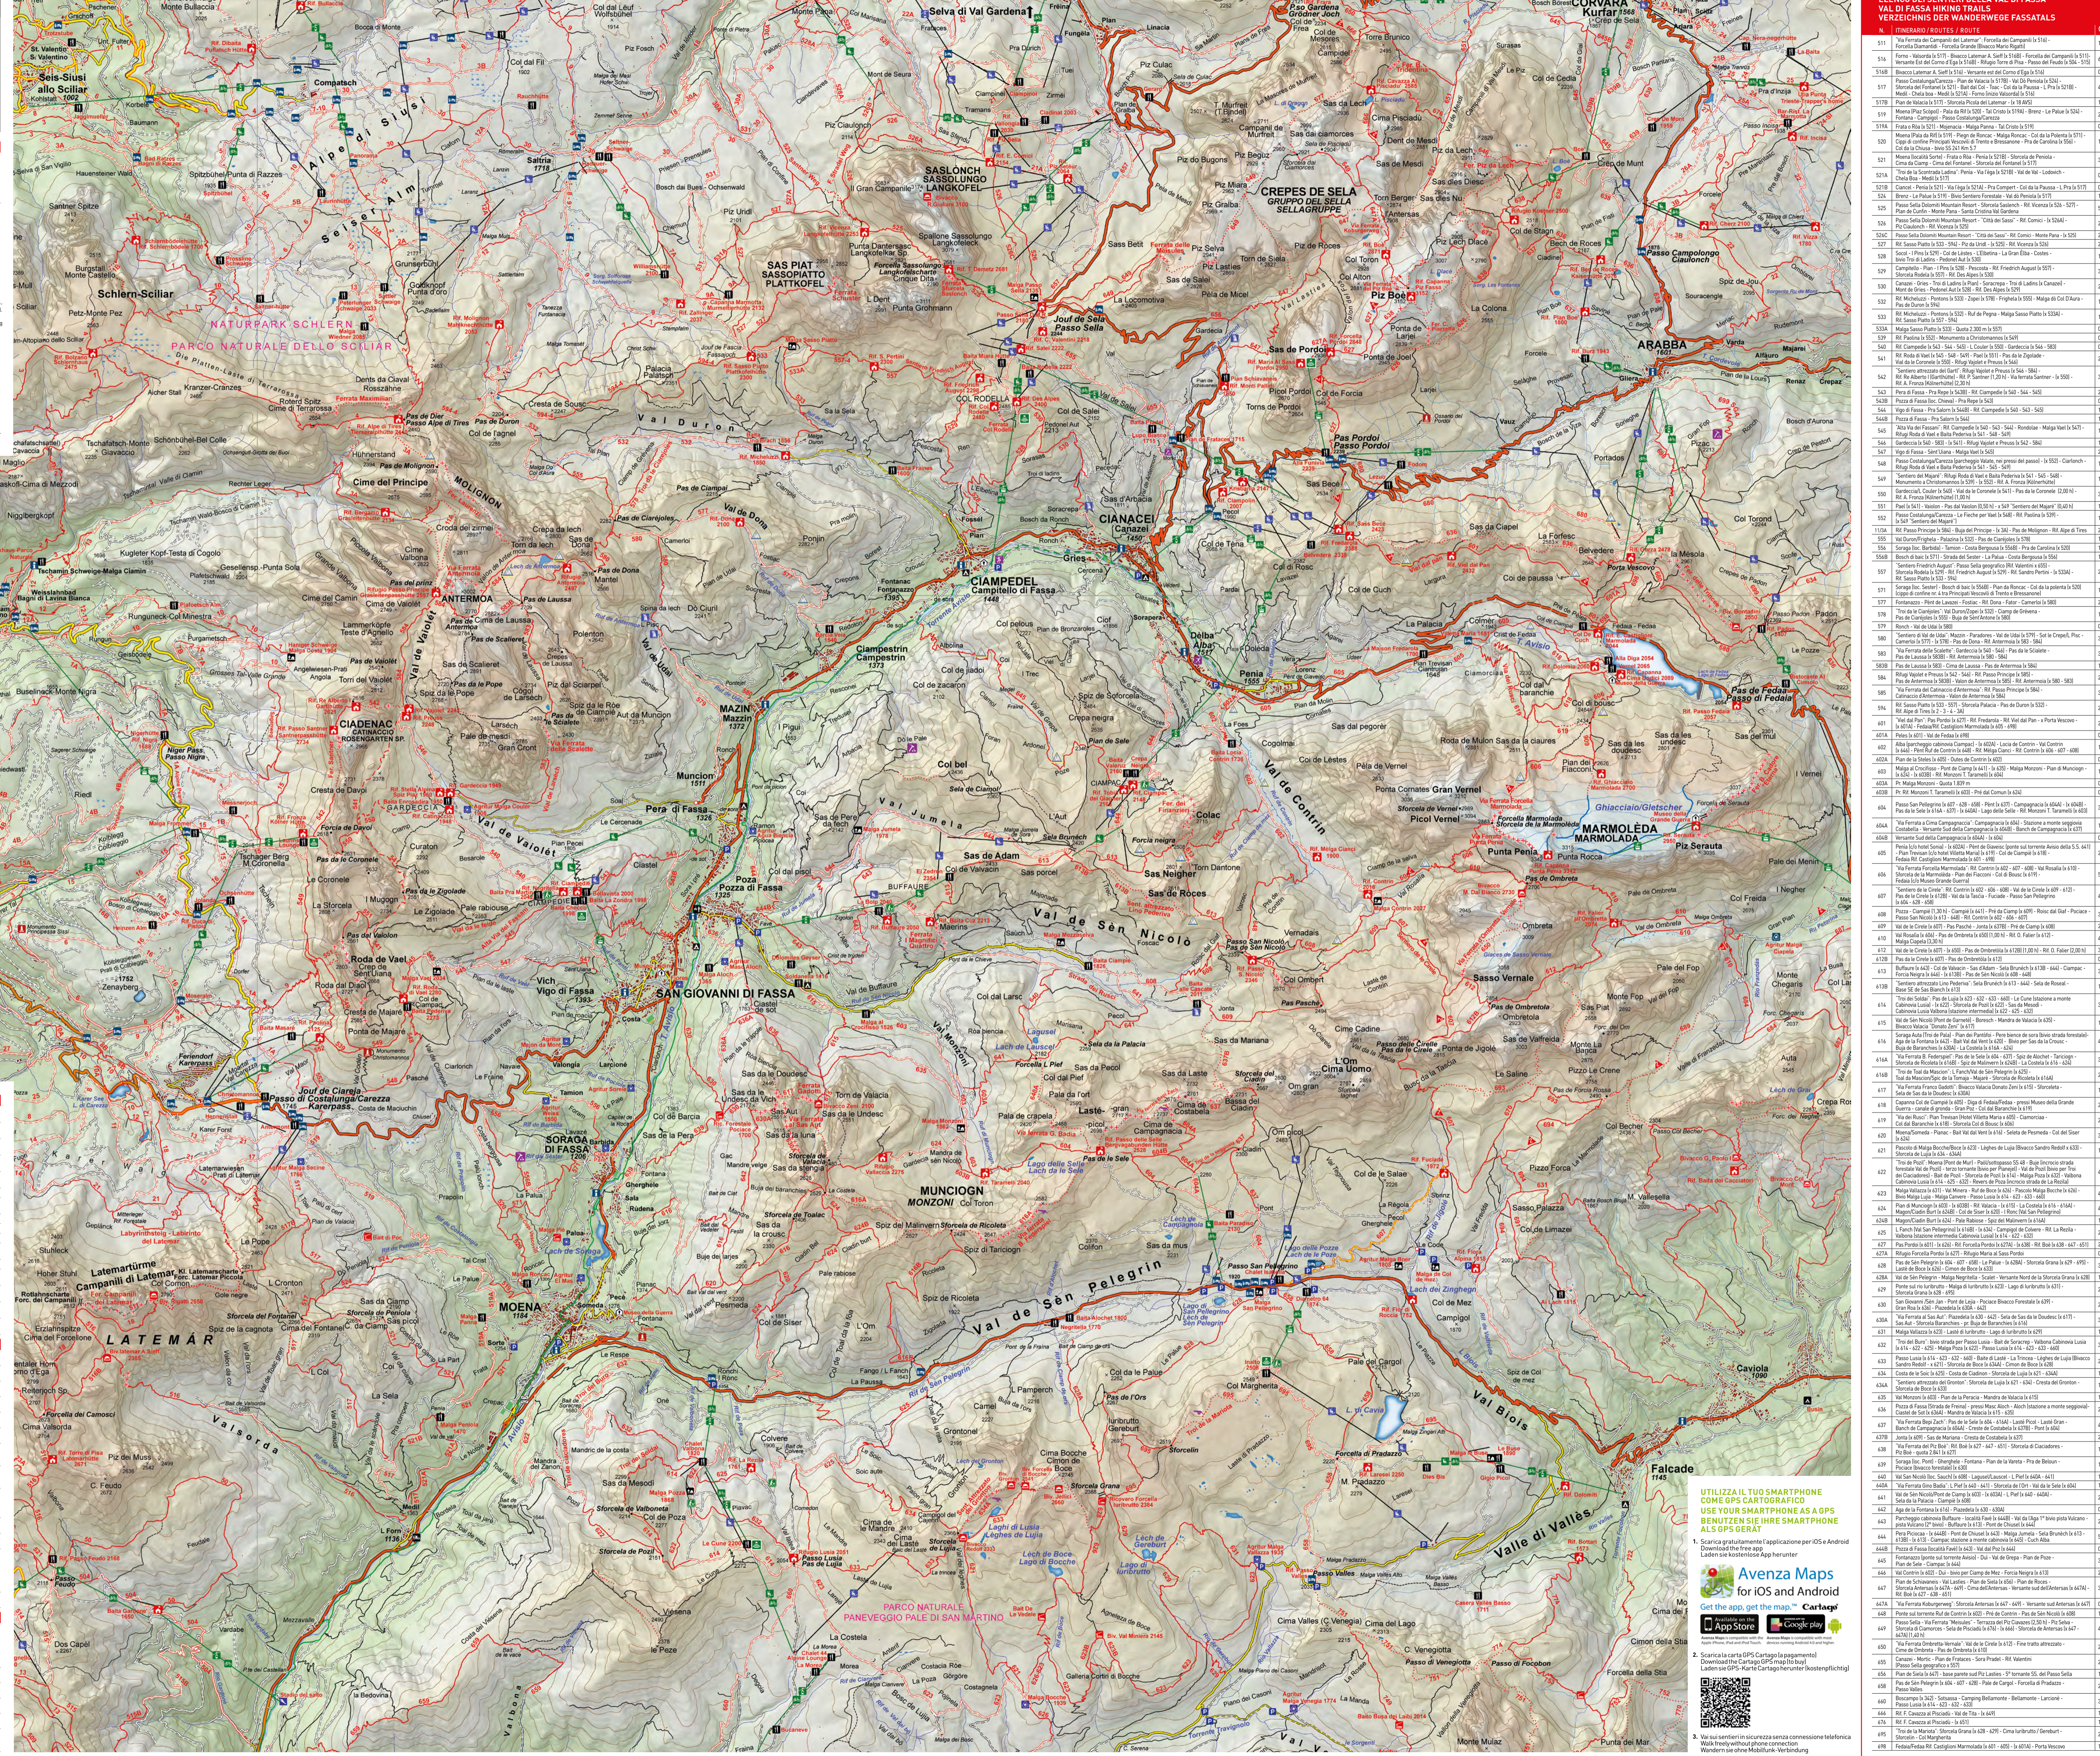

IN THIS MAP, SOME PATHS ARE IDENTIFIED BY A CERTAIN NUMBER AS BEING TO NEIGHBOURING DISTRICTS...

Nella presente carta sono indicati con un certo numero gli itinerari che collegano i comuni...

Topographic Map Paths and forest roads made with GPS. Copyright: CARTAGO S.r.l. 2020.

Map legend in Italian, German, and English, detailing symbols for roads, paths, and points of interest.

Information about mountain lifts and opening hours in Italian, German, and English.

Table listing various hiking trails with columns for trail name, distance, and other details.

Advertisement for Avenza Maps, including QR code and app information.